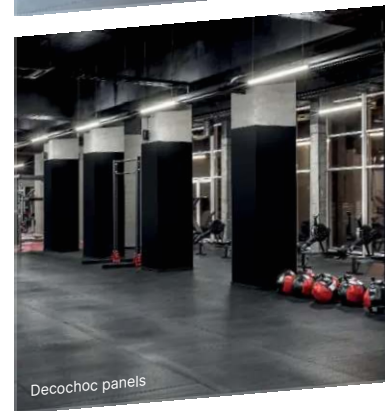

SPORT FITNESS - OFFICES MULTI-FAMILYBUILDINGS