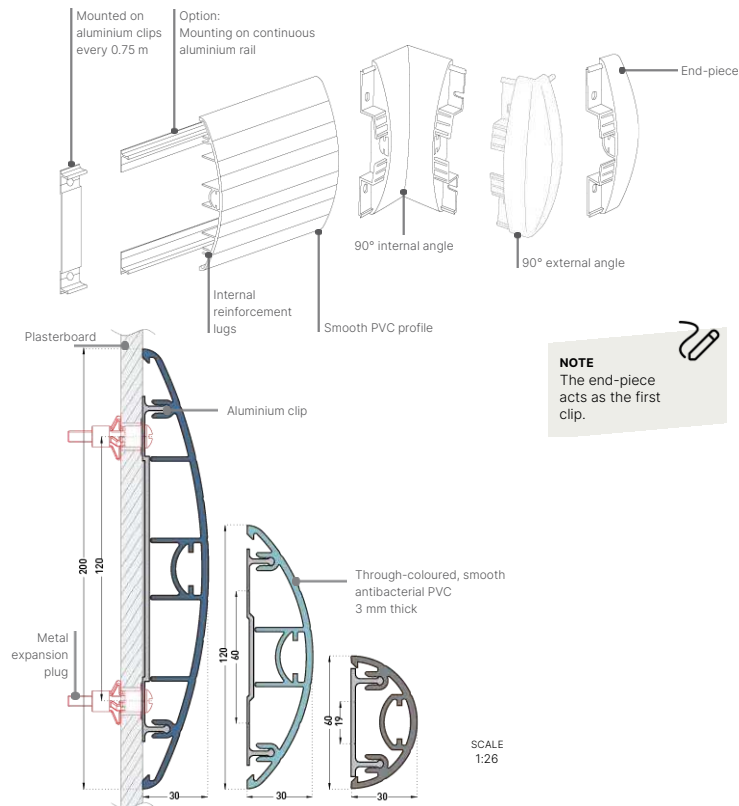

Impact 60 standard colours