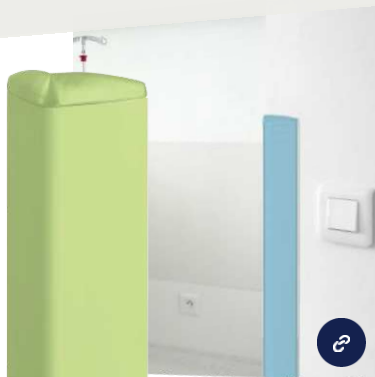

ADHESIVE CORNER PROTECTORS

LINEA'FLEX

SPECIFICATIONS

BIM OBJECT

The LINEA'FLEX corner protection combines strength, flexibility and discretion.

It provides effective protection for all wall corner protectors from 80° to 115°, thanks to its flexible central section supported by 2 shock absorbers for extra strength.

Equipped with a variable-angle plug, it adapts to any height and guarantees perfect hygiene.

With two strips of foam adhesive, it's quick and easy to mount.

HOSPITALS CLINICS RETIREMENT HOMES OFFICES
HOTELS RESTAURANTS FACILITIES SHOPS

Height(s)	1.30 m 2 m 4 m
Width of wings	45 mm
Thickness	1 to 3 mm
Angular opening	80° to 115°
Material(s)	PVC
Hygiene	99.9% antibacterial
Fire rating	Bs2d0
Colours	39 Through-coloured
Surface appearance	Smooth

Fixing

Adhesive strip to be reinforced with SPM MS Polymer adhesive sealant.

Installation mode

With included adhesive tape (additional reinforcement with SPM glue is recommended).