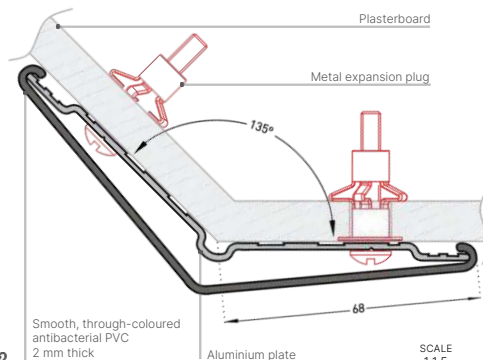

HEALTHCARE FACILITIES | SCHOOLS

H Height(s)	1.30 m 2 m 4 m
W Width of wings	46 mm Combo Corner 50 68 mm Combo Corner 75
K Overall dimensions	End: 6 mm Corner edge: 10 mm
K Angular opening	90° Combo Corner 75 and 50 135° Combo Corner
M Material(s)	PVC Aluminium
H Hygiene	99.9% antibacterial
C Colours	39 Through-coloured
S Surface appearance	Smooth or slightly textured matte (HydrX finish)

Standard colours +

Discover the brochures
Access brochures by theme

HEALTHCARE
EDUCATION
HOSPITALITY
RETAIL

Fixing
Screwed to walls using metal expansion plugs.

Installation mode
On aluminium plate.

**GOOD TO KNOW!**