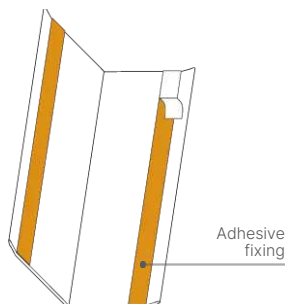

7 Installation mode

With included adhesive tape (additional reinforcement with SPM glue is recommended).

SCALE
1:1