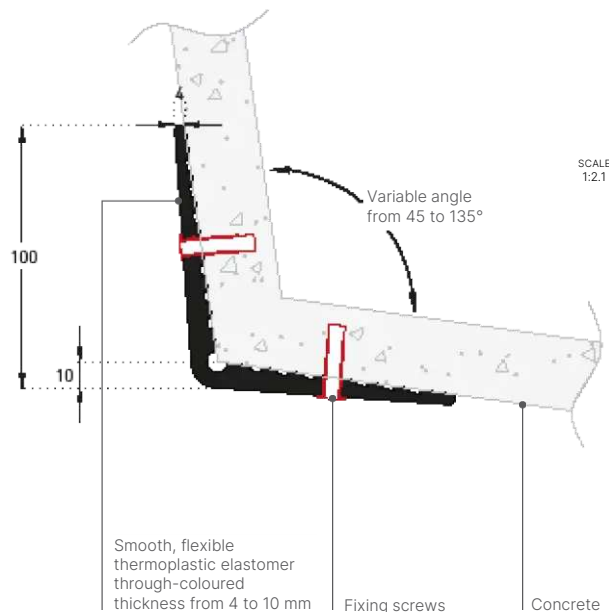

Smooth thermoplastic elastomer profile