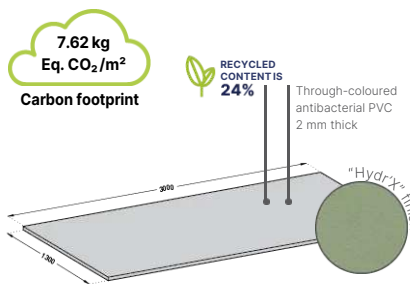

Treatment of complex corners 2 solutions:

7.62 kg
Eq. CO₂/m²
Carbon footprint

RECYCLED
CONTENT IS
24%

Through-coloured
antibacterial PVC
2 mm thick

SCALE
1:75