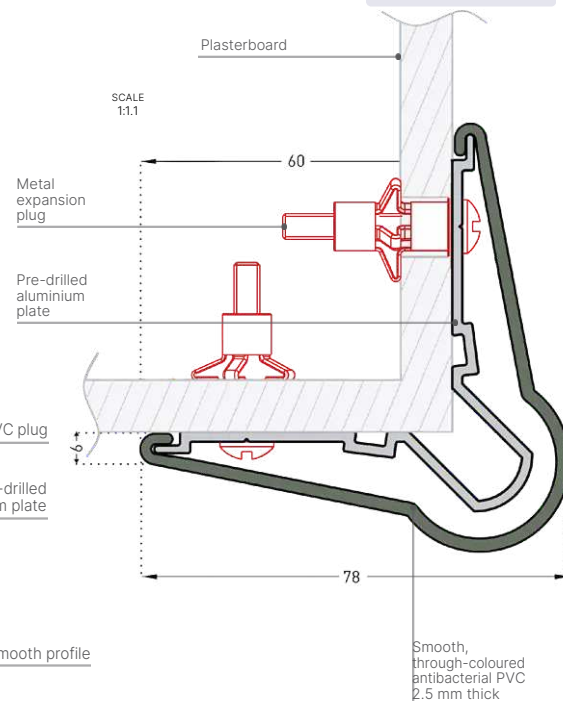

SPECIFICATIONS

BIM OBJECT