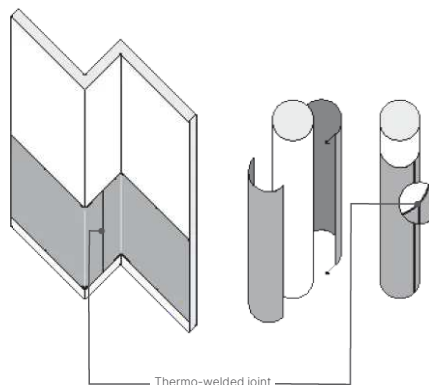

Fixing

With SPM acrylic adhesive or SPM MS Polymer adhesive (no tacking time, ideal for wet rooms, patent pending).

Installation mode

By gluing as per SPM specifications.

Customised option(s)

Cutting, L or U folding, thermoforming, chamfering, bactericidal treatment.