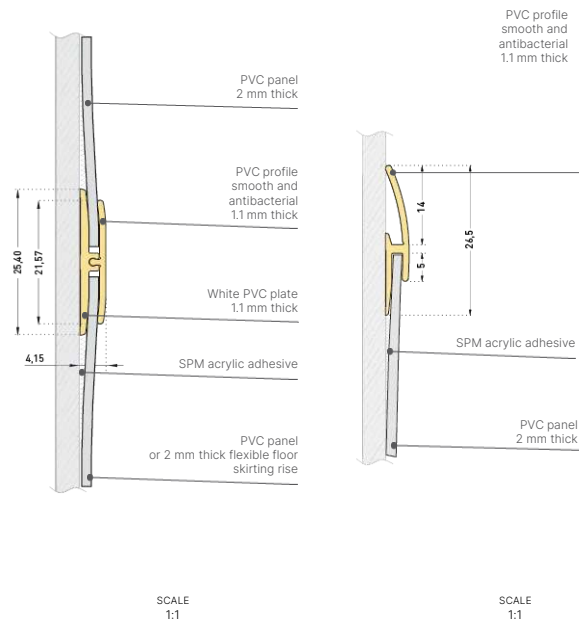

Fixing

With SPM acrylic adhesive or SPM MS Polymer adhesive sealant (no tacking time, ideal for wet rooms, patent pending).

Installation mode

By gluing as per SPM specifications.

JOINTING PROFILE (H-SHAPED)

FINISHING PROFILE (J-SHAPED)

Standard colours

E-brochures. By segment.
Click to discover.

HEALTHCARE

EDUCATION

HOSPITALITY

RETAIL

SPECIFICATIONS