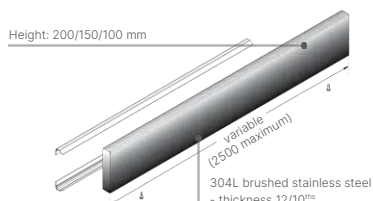

WALL PROTECTION RAILS
PUNCH'INOX

The PUNCH'INOX wall protection rail is a made-to-measure kit solution, with welded end pieces.

This wall protection rail is recommended for exposed areas requiring a high level of hygiene.

It has 304 L food approval and is suitable for wet environments.

HOSPITALS CLINICS RETIREMENT HOMES
DISABILITY CENTRES PHARMACEUTICAL INDUSTRIES
CENTRAL KITCHENS FOOD INDUSTRIES

Height(s)	200 mm 150 mm 100 mm
Length(s)	Customised (max. 2.50 m)
Overall dimensions	32 mm
Material(s)	Stainless steel 12/10th
Contact with food	Yes
Surface appearance	Brushed