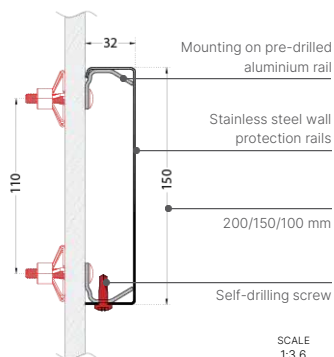

WALL PROTECTION RAILS
PUNCH'INOX

The PUNCH'INOX wall protection rail is a made-to-measure kit solution, with welded end pieces.

This wall protection rail is recommended for exposed areas requiring a high level of hygiene.

It has 304 L food approval and is suitable for wet environments.

HOSPITALS CLINICS RETIREMENT HOMES
DISABILITY CENTRES PHARMACEUTICAL INDUSTRIES
CENTRAL KITCHENS FOOD INDUSTRIES

Height(s)	200 mm 150 mm 100 mm
Length(s)	Customised (max. 2.50 m)
Overall dimensions	32 mm
Material(s)	Stainless steel 12/10th
Contact with food	Yes
Surface appearance	Brushed

↓ SPECIFICATIONS

◆ **Fixing**
On aluminium rail.

🔧 **Installation mode**
The middle section of the wall protection rail is 0.80 m above the floor for mid-wall protection or above the skirting board for bottom section protection.

PLAC'INOX

The Plac'Inox protection plate reinforces areas exposed to impact.

It has 304L food approval and is suitable for high-traffic areas or wet environments.

HOSPITALS CLINICS RETIREMENT HOMES
DISABILITY CENTRES CENTRAL KITCHENS
PHARMACEUTICAL INDUSTRIES FOOD INDUSTRIES

Height(s)	Customised (max. 1.25 m)
Length(s)	Customised (max. 2.50 m)
Thickness	10/10th (1 mm)
Material(s)	Stainless steel 10/10th
Contact with food	Yes
Surface appearance	Brushed

↓ SPECIFICATIONS

🔗 BIM OBJECT

◆ **Fixing**
With SPM MS Polymer adhesive sealant or MS Polymer adhesive in buckets (no tacking time, ideal for wet rooms, patent pending).

🔧 **Installation mode**
By SPM gluing as per SPECIFICATIONS.