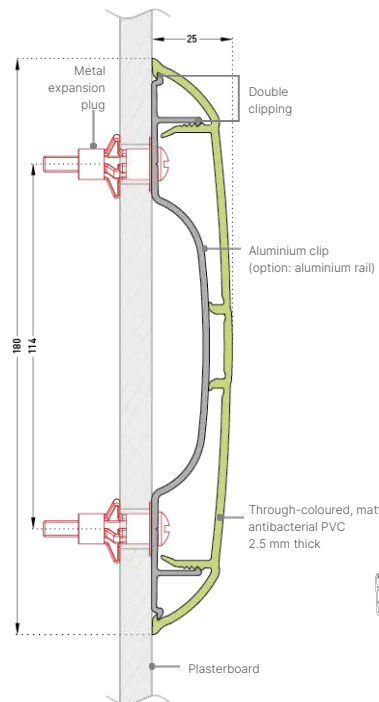

SCALE
1:1.8

Mounted on aluminium clips every 0.75 m