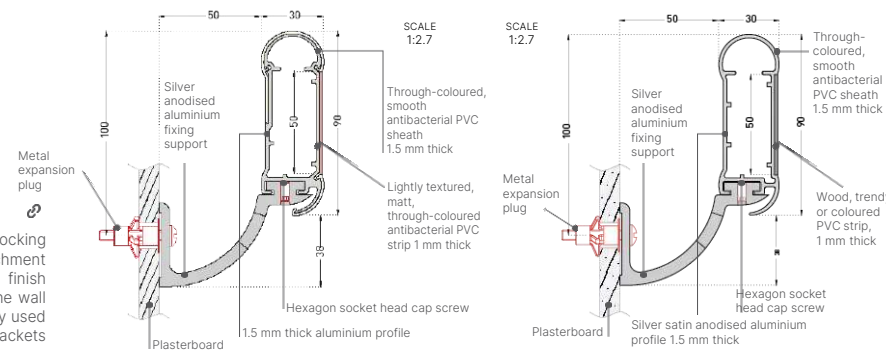

The STARLINE bumper handrail combines technology and design.

This range of handrails is the ideal solution for elegantly equipping the circulation areas of all establishments open to the public.

Starline can be bent for curved wall sections and has a complete removable system to ensure the continuity of the handrail in front of service ducts.

Starline is fitted with bactericidal joints.

A choice of profiles and a multitude of strips available!

- Chalk, gravel or anodised finish aluminium profiles
- Strips: 50 colours and designs.

HOSPITALS CLINICS RETIREMENT HOMES
DISABILITY CENTRES

Height(s)	90 mm
Length(s)	4 m
Overall dimensions	80 mm
Width (handrail)	30 mm
Material(s)	PVC sheathed Aluminium
Hygiene	99.9% antibacterial 99.96% virucidal* Bactericidal joint
Fire rating	Bs2d0
Colours	Profile: 3 Strip: 50

*See page 8: Benefits

Strip standard colours

Profile standard colours

Fixing

Interlocking fitting on self-locking openwork supports at 2 attachment points in silver anodised finish aluminium to be secured to the wall every 1.20 m (0.80 m in heavily used corridors and on lighter wall brackets such as plasterboard).

Installation mode

The top of the profile is a maximum of 0.90 m above the floor. Wall return end pieces and external corners to be fixed with "pop rivets".

80 mm perforated support
self-locking silver anodised finish aluminium