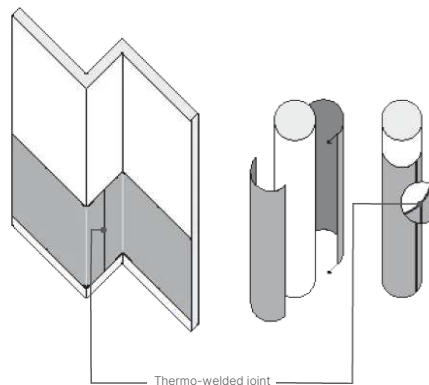

VIDEO

DECOTREND panel installation

[WATCH VIDEO](#)

NOTE

Joints between panels can be made with a thermo-welded joint or with a silicone joint in a colour to match the range.

Standard colours

E-brochures. By segment.
Click to discover.

[HEALTHCARE](#)

[EDUCATION](#)

[HOSPITALITY](#)

[RETAIL](#)

[+](#)