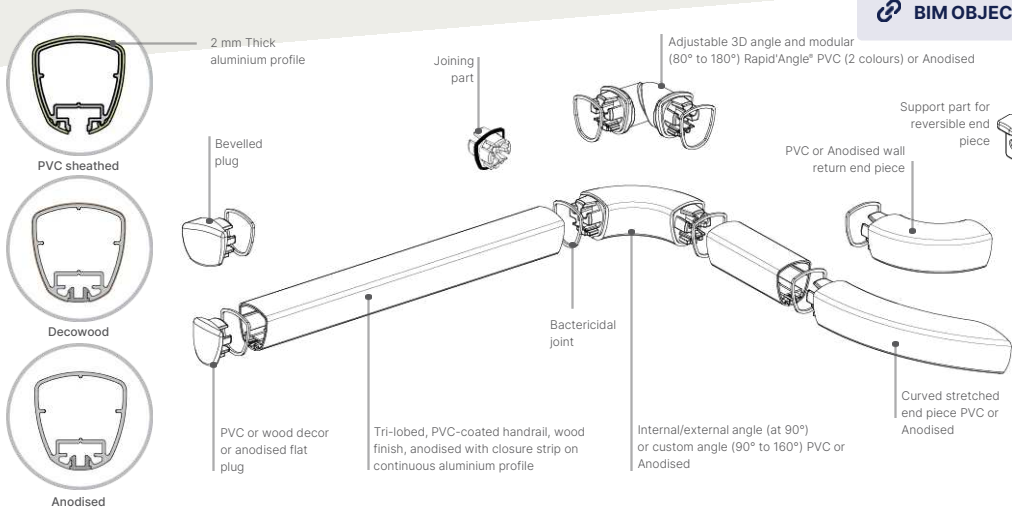

LINEA'TOUCH