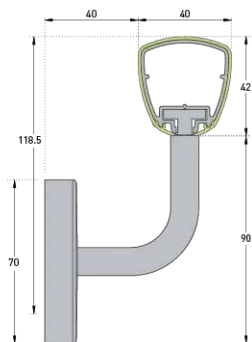

HEALTHCARE

EDUCATION

HOSPITALITY

RETAIL

**Spm**
wall protection

**Swan-neck support with rosette
70 mm**
self-locking in brushed stainless
steel (overall dimensions 80 mm)

SCALE
1:2.4

ACPPA NURSING HOME - VAULX-EN-VELIN - FRANCE
Linea Touch handrail/Protecta 2 corner protector