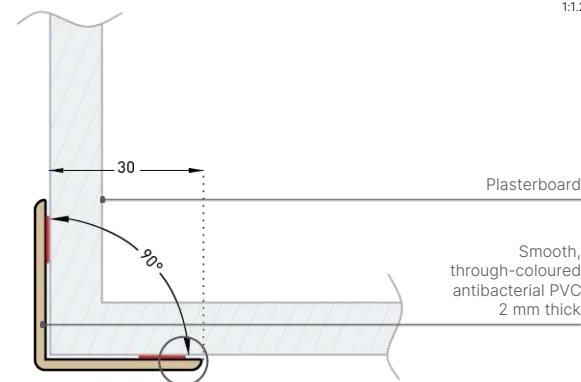

SCALE 1:1.2