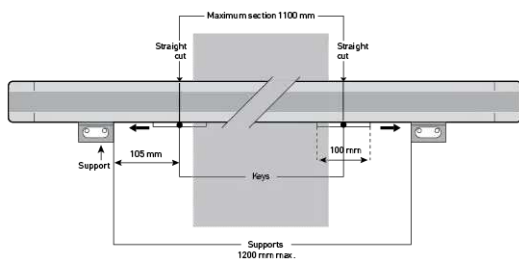

Available for Escort, Linea'Touch and Starline handrails.

SERVICE DUCTS WIDER THAN 1100 MM

A quick-release bracket should be fitted to the service duct door.

STARLINE HANDRAIL

For the Starline handrail, SPM can supply a ready-to-install kit (section up to 1100 mm; other dimensions on request).