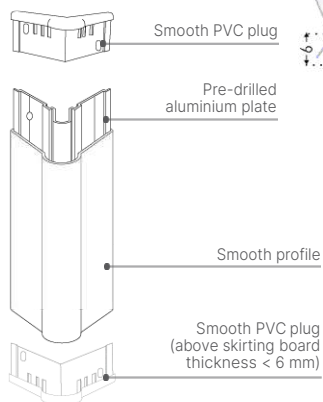

HOSPITALS CLINICS LABORATORIES
CENTRAL KITCHENS SCHOOLS

Height(s)	1.30 m 2 m 4 m
Width of wings	60 mm
Thickness	2.5 mm
Angular opening	90°
Material(s)	PVC Aluminium
Hygiene	99.9% antibacterial
Colours	39 Through-coloured
Surface appearance	Smooth

Fixing
Screwed to walls using metal expansion plugs.

Installation mode
On pre-drilled aluminium plate.