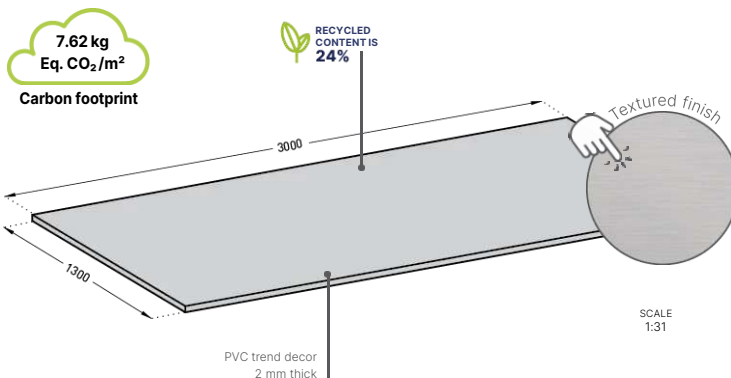

VIDEO

DECOTREND panel installation

[WATCH VIDEO](#)

NOTE

Joints between panels can be made with a thermo-welded joint or with a silicone joint in a colour to match the range.

Standard colours

E-brochures. By segment.
Click to discover.

[HEALTHCARE](#)

[EDUCATION](#)

[HOSPITALITY](#)

[RETAIL](#)

[+](#)