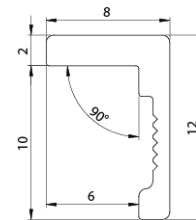

E-brochures. By segment.
Click to discover.