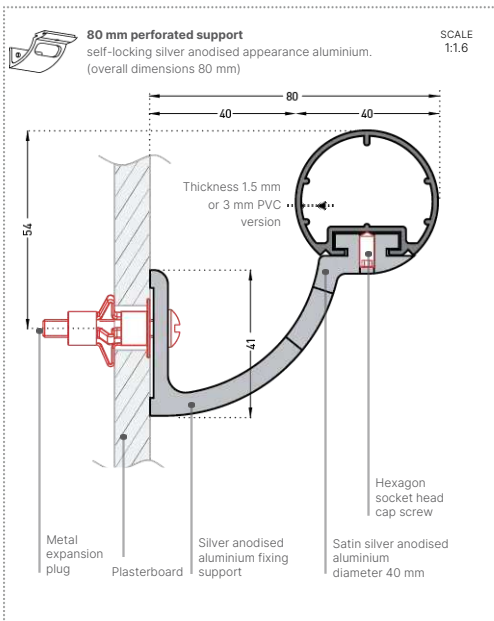

TUBULAR HANDRAILS
ESCORT

Matching closure strip