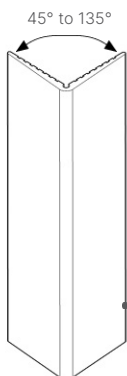

INDUSTRIES HEALTHCARE FACILITIES CENTRAL KITCHENS

Height(s)	3 m
Width of wings	100 mm
Thickness	End: 4 mm Corner edge: 10 mm
Angular opening	45° to 135°
Material(s)	Flexible elastomer
Colours	Black
Surface appearance	Smooth

★ **Fixing and Installation**
Screwed in with fixing screw.