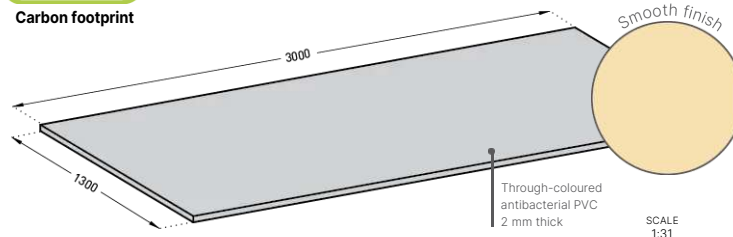

[OPERATING THEATRES](#) [TRANSPLANT ROOMS](#) [WHITE ROOMS](#)

[BURNS UNITS](#) [NEONATAL WARDS](#) [STERILE AREAS](#)

[FOOD INDUSTRY](#) [PRODUCTION AREAS](#)

Height(s)	1.30 m
Length(s)	3 m
Thickness	2 mm
Material(s)	PVC
Hygiene	99.9% antibacterial 99.96% virucidal* ISO Class 5*
Fire rating	Bs2d0
Contact with food	Yes
Carbon footprint	7.62 kg eq. CO₂/m²
Average service life	25 years
Colours	5 Through-coloured
Surface appearance	Smooth

Standard colours

E-brochures. By segment.
Click to discover.

HEALTHCARE

EDUCATION

HOSPITALITY

RETAIL

7.62 kg
Eq. CO₂/m²

Carbon footprint

Fixing

With SPM acrylic adhesive or SPM MS Polymer adhesive (no tacking time, ideal for wet rooms, patent pending).

Installation mode

By gluing as per SPM specifications.