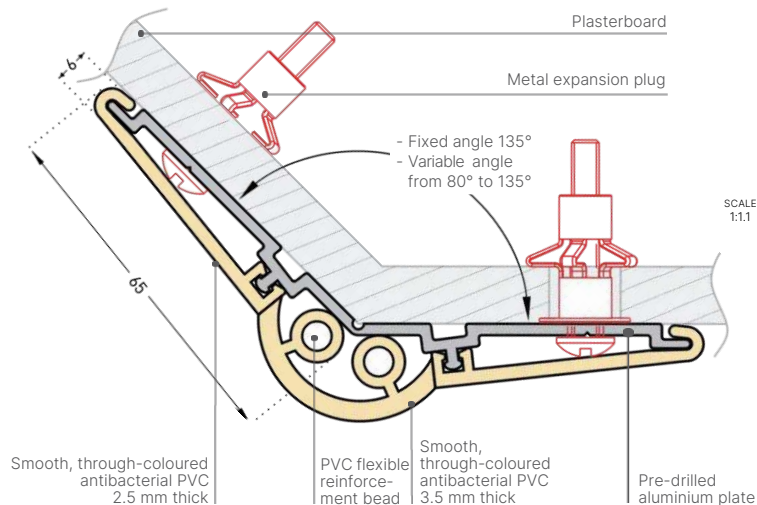

HEALTHCARE FACILITIES LABORATORIES
CENTRAL KITCHENS SCHOOLS

H Height(s)	1.30 m 2.00 m 4.00 m 4.00 m	} 135° Variable angle
W Width of wings	65 mm	
K Thickness	2.5 mm flanges 3.5 mm edging	
K Angular opening	135°: fixed angle 80° to 135°: variable-angle	
M Material(s)	PVC Aluminium	
H Hygiene	99.9% antibacterial	
C Colours	5 Through-coloured	
S Surface appearance	Smooth	

Standard colours

✦ Fixing
Screwed to walls using metal expansion plugs.

7 Installation mode
On a 135° pre-drilled aluminium plate or in 2 parts aluminium plates to be drilled for variable angles.

VARIABLE-ANGLE CORNEAFLEX