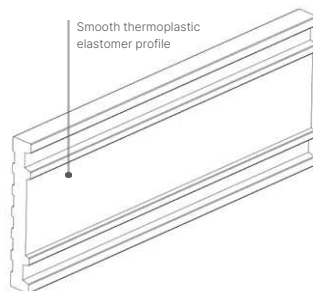

Fixing and Installation

Screw-mounted.