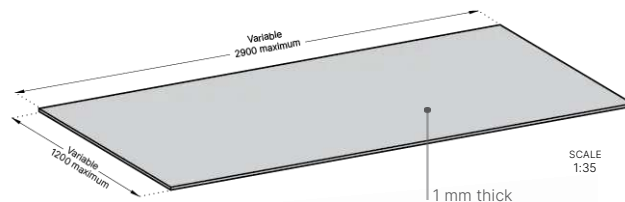

SCALE
1:35

NOTE

Joints between panels can be installed edge-to-edge or sealed with a transparent silicone joint.

SPECIFICATIONS

BIM OBJECT

PRELIMINARY DRAFT

1. Site survey and indication of dimensions
   - Expertise dedicated to the project
   - Advice on technical specifications for photos
   - 1 project with XXL dimensions > 3m x 5m?
2. **We can take care of it!**

PHOTOS & RIGHTS*

Online image banks are available: Adobe Stock, Getty, Unsplash, Shutterstock, etc.

*According to a product life cycle assessment - landfill scenario.

**Bs1d0 fire rating achieved with SPM MS Polymer adhesive. Certificate available on request. Please contact us.