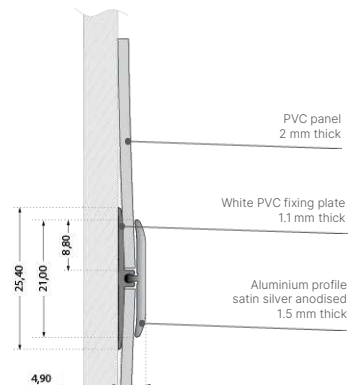

Standard colours 

Satin anodised

SPECIFICATIONS

BIM OBJECT

JOINTING PROFILE (H-SHAPED)

SCALE
1:1

FINISHING PROFILE (J-SHAPED)

SCALE
1:1