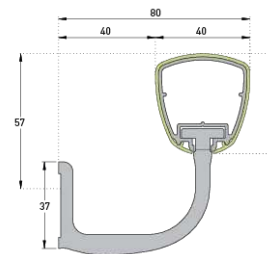

TUBULAR HANDRAILS
LINEA'TOUCH

SPECIFICATIONS

BIM OBJECT

20 mm refined bracket

Aluminium self-locking silver anodised appearance
(overall dimensions 80 mm)

**55 mm bugled support
(LINEA'TOUCHLED)**
self-locking quick-release
in silver anodised
appearance aluminium

VIDEO

Installing handrails

WATCH VIDEO

55 mm bugled support

Aluminium self-locking silver
anodised appearance
(overall dimensions 80 mm)

SCALE
1:2.4