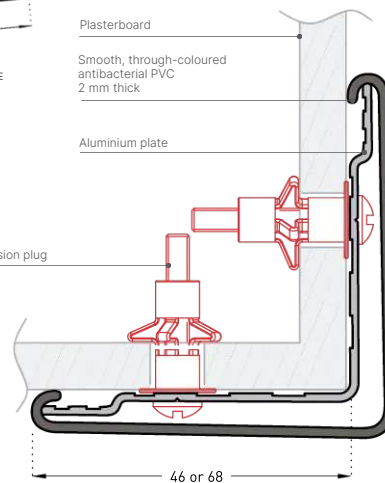

GOOD TO KNOW!

COMBO'CORNER75 is also available in a 135° angle version.

Special order colours* +

*Min. quantity: 200 LM. Lead times: contact us