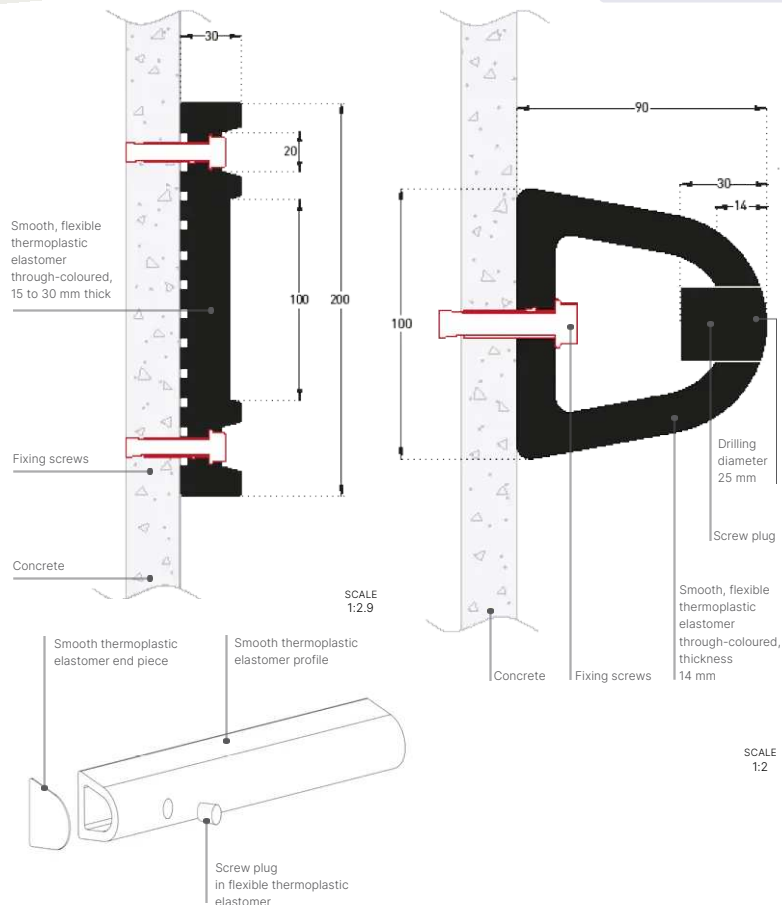

Fixing and Installation

Screw-mounted.