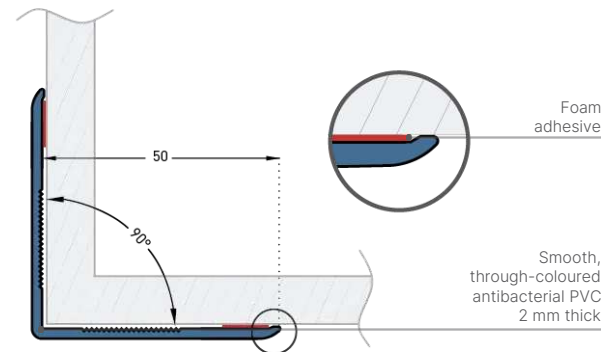

ADHESIVE CORNER PROTECTORS

PROFILA 50 & 30

SPECIFICATIONS

BIM OBJECT

PROFILA 50 and 30 finish corner protectors can be integrated into any interior to protect corners, and are quick and easy to fit thanks to two strips of double-sided adhesive.

Profila 30 can also be used to protect certain door frames.

HOSPITALS CLINICS RETIREMENT HOMES OFFICES
HOTELS RESTAURANTS SHOPS

Height(s)	1.30 m 2 m 4 m
Width of wings	50 mm Profila 50 30 mm Profila 30
Thickness	2 mm
Angular opening	90°
Material(s)	PVC
Hygiene	99.9% antibacterial
Fire rating	Bs2d0
Colours	39 Through-coloured
Surface appearance	Smooth

Fixing

Adhesive strip to be reinforced with SPM MS Polymer adhesive sealant.

Installation mode

With included adhesive tape (additional reinforcement with SPM glue is recommended).

GOOD TO KNOW!

Looking for a wood or Trend finish corner protector? [Consult us.](#)

SCALE 1:1.2

SCALE 1:1.1

Standard colours

Discover the brochures
Access brochures by theme

HEALTHCARE

EDUCATION

HOSPITALITY

RETAIL