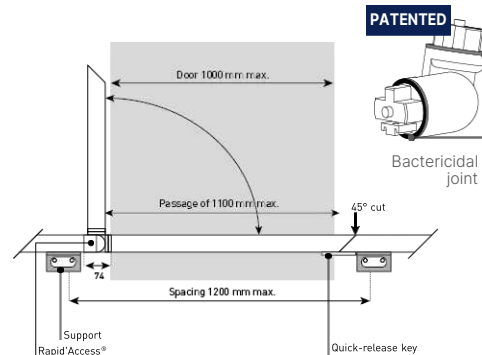

For the Escort handrail: Rapid'Access®, articulated joint, specially designed for technical ducts, with a quick-release key. (chalk colour or anodised appearance)