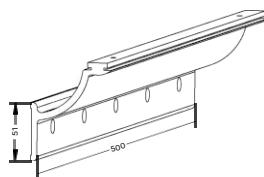

ANTI-LIGATURE BRACKET

APPLICATIONS

To deal with the potential risk of hanging in certain establishments (prisons, disability-adapted centres, etc.), SPM has engineered this anti-ligature bracket to ensure the safety of users. 500 mm long, they can be fitted continuously under the entire length of the Escort or Starline handrails.