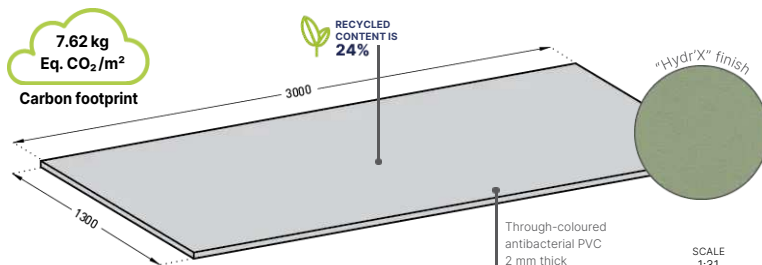

PROTECTION AND COVERING PANEL

DECOCHOC

SPECIFICATIONS

BIM OBJECT

The SPM bestseller!
DECOCHOC panels provide effective protection for large surfaces.

Its matt grained finish is discreet, resistant to chemicals and easy to clean.

It can be thermoformed to fit round pillars (up to Ø 800 mm) and guarantees optimum hygiene in

HOSPITALS | CLINICS | RETIREMENT HOMES | HOTELS

SCHOOLS | EARLY CHILDHOOD | RESTAURANTS

MULTI-FAMILY HOUSING | GYMNASIUMS AND SPORTS HALLS

DISABILITY CENTRES | SHOPS

	Height(s)	1.30 m
	Length(s)	3 m
	Thickness	2 mm
	Material(s)	PVC
	Hygiene	99.9% antibacterial 99.96% virucidal*
	Fire rating	Bs2d0
	Contact with food	Yes
	Carbon footprint	7.62 kg eq. CO₂/m²
	Recycled content	24%
	Average service life	25 years
	Colours	39 Through-coloured
	Surface appearance	Lightly textured with matt finish ("HydrX" finish)

◆ Fixing

With SPM acrylic adhesive or SPM MS Polymer adhesive (no tacking time, ideal for wet rooms, patent pending).

➤ Installation mode

Bonding in accordance with SPM specifications (substrate, adhesive and application context allowing Bs2d0 level).

▤ Customised option(s)

Cutting, L or U folding, thermoforming, chamfering, bactericidal treatment.

VIDEO

DECOCHOC
Panel installation:

WATCH VIDEO

NOTE

Joints between panels can be made with a thermo-welded joint or with a silicone joint in a colour to match the range (e.g. page 69).

Standard colours

E-brochures. By segment.
Click to discover.

HEALTHCARE

EDUCATION

HOSPITALITY

RETAIL

*See page 8: Benefits