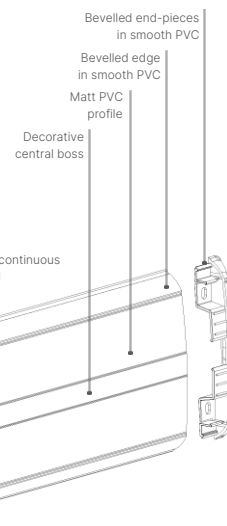

NOTE

The end-piece acts as the first clip.