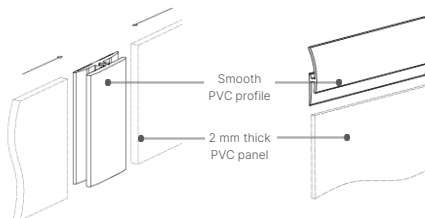

Installation mode

By gluing as per SPM specifications.