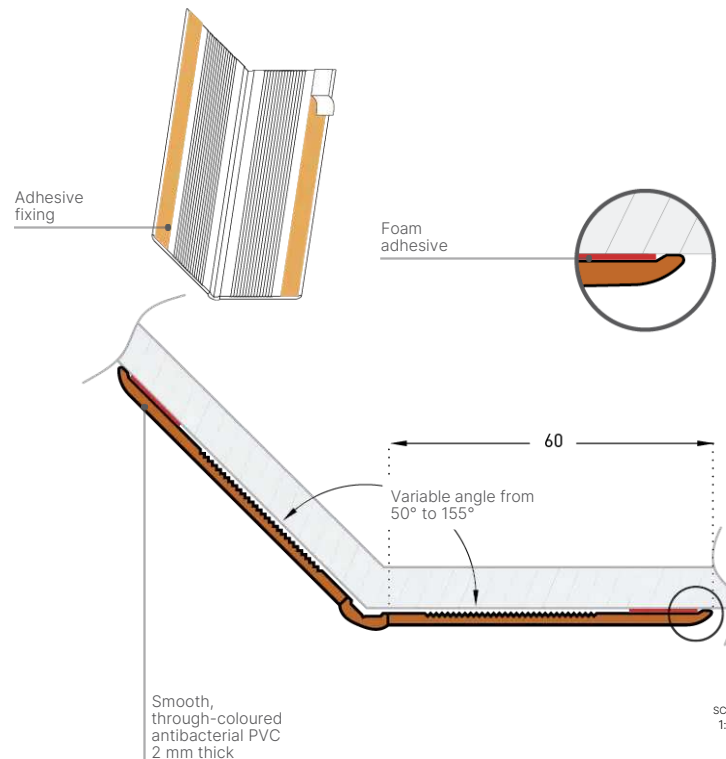

SCALE
1:1.1

Standard colours