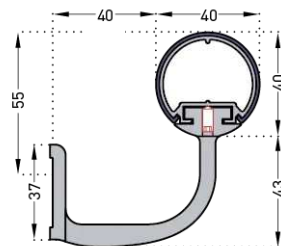

55 mm bugled support
self-locking in silver
anodised appearance
aluminium (overall projection
80 mm or 90 mm on request)

SCALE 1:2.2