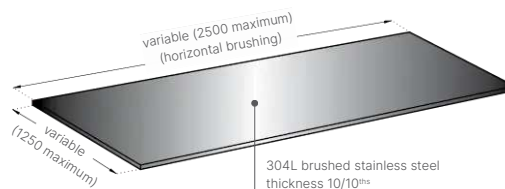

PLAC'INOX

The Plac'Inox protection plate reinforces areas exposed to impact.

It has 304L food approval and is suitable for high-traffic areas or wet environments.

HOSPITALS CLINICS RETIREMENT HOMES
DISABILITY CENTRES CENTRAL KITCHENS
PHARMACEUTICAL INDUSTRIES FOOD INDUSTRIES

Height(s)	Customised (max. 1.25 m)
Length(s)	Customised (max. 2.50 m)
Thickness	10/10th (1 mm)
Material(s)	Stainless steel 10/10th
Contact with food	Yes
Surface appearance	Brushed