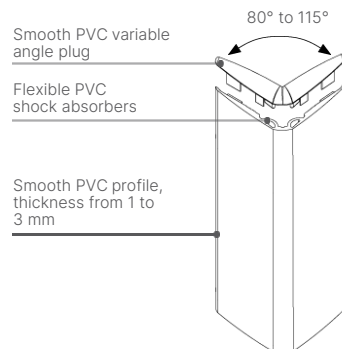

ADHESIVE CORNER PROTECTORS

LINEA'FLEX

SPECIFICATIONS

BIM OBJECT

The LINEA'FLEX corner protection combines strength, flexibility and discretion.

It provides effective protection for all wall corner protectors from 80° to 115°, thanks to its flexible central section supported by 2 shock absorbers for extra strength.

Equipped with a variable-angle plug, it adapts to any height and guarantees perfect hygiene.

With two strips of foam adhesive, it's quick and easy to mount.

HOSPITALS CLINICS RETIREMENT HOMES OFFICES
HOTELS RESTAURANTS FACILITIES SHOPS

Height(s)	1.30 m 2 m 4 m
Width of wings	45 mm
Thickness	1 to 3 mm
Angular opening	80° to 115°
Material(s)	PVC
Hygiene	99.9% antibacterial
Fire rating	Bs2d0
Colours	39 Through-coloured
Surface appearance	Smooth

Fixing

Adhesive strip to be reinforced with SPM MS Polymer adhesive sealant.

Installation mode

With included adhesive tape (additional reinforcement with SPM glue is recommended).

Standard colours

Discover the brochures
Access brochures by theme

HEALTHCARE

EDUCATION

HOSPITALITY

RETAIL

SCALE
1:1.1