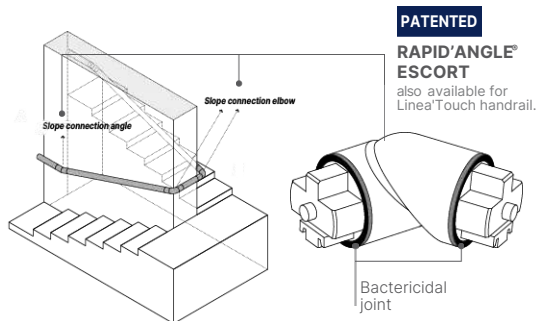

TECHNICAL SOLUTIONS FOR HANDRAILS

RAPID'ANGLE® FOR STAIRS AND ANGLES FROM 80° TO 180°

APPLICATIONS

SPM has developed Rapid'Angle® for the Escort round handrail and the LineaTouch tri-lobed handrail, which adapts to:

- all staircase configurations with bends and slope angles (triple cardanic rotation)
- all angles from 80° to 180°.