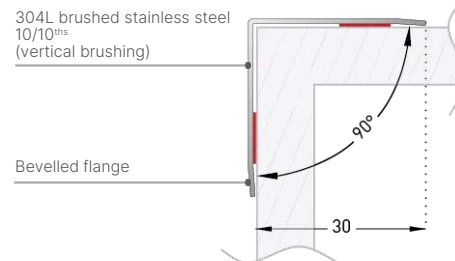

7 Installation mode

With included adhesive tape (additional reinforcement with SPM glue is recommended).

SCALE
1:1