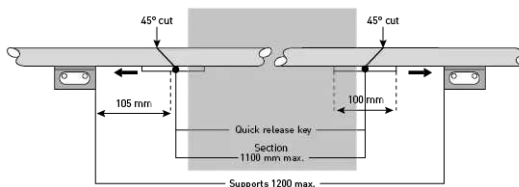

ESCORT AND LINEA'TOUCH HANDRAILS

For Escort and Linea'Touch handrails, the technical duct kit is made on site: cutting the profile to match the size of the technical duct door with two 45° cuts and two quick-release keys.