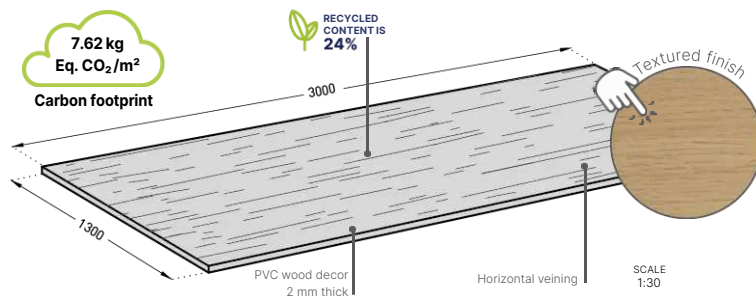

VIDEO

DECOWOOD panel installation

[WATCH VIDEO](#)

NOTE

Joints between panels can be made with a thermo-welded joint or with a silicone joint in a colour to match the range.

E-brochures. By segment.
Click to discover.

HEALTHCARE

EDUCATION

HOSPITALITY

RETAIL