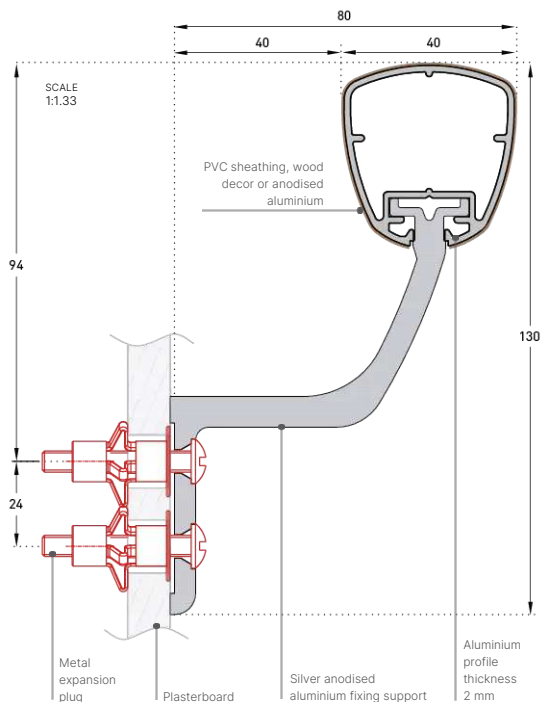

TUBULAR HANDRAILS
LINEA'TOUCH

SPECIFICATIONS

BIM OBJECT

20 mm refined bracket

Aluminium self-locking silver anodised appearance
(overall dimensions 80 mm)

**55 mm bugled support
(LINEA'TOUCHLED)**
self-locking quick-release
in silver anodised
appearance aluminium

VIDEO

Installing handrails

WATCH VIDEO

55 mm bugled support

Aluminium self-locking silver
anodised appearance
(overall dimensions 80 mm)

SCALE
1:2.4