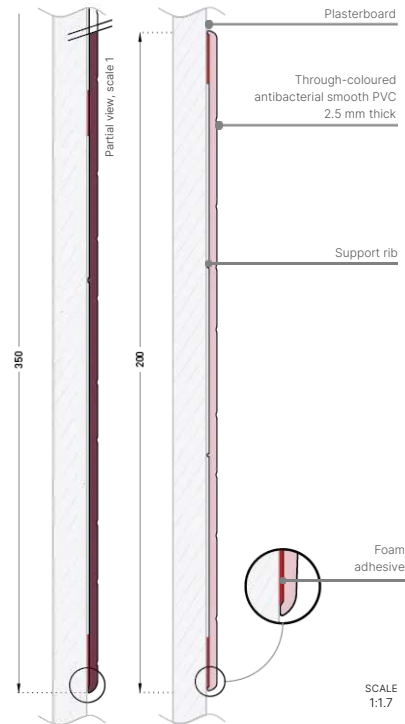

PROTECTION PLATES CONTACT

↓ SPECIFICATIONS

🔗 BIM OBJECT

CONTACT's self-adhesive protection plate is both resistant and decorative.

It ensures perfect protection for walls exposed to scratches and rubbing from furniture, chairs, etc.

- HOSPITALS
- CLINICS
- RETIREMENT HOMES
- DISABILITY CENTRES
- WAITING ROOMS
- OFFICES

Height(s)	350 mm 200 mm
Length(s)	4 m
Thickness	2.5 mm
Material(s)	PVC Foam adhesive
Hygiene	99.9% antibacterial
Fire rating	Bs2d0
Colours	39 Through-coloured
Surface appearance	Smooth with a few decorative grooves

✦ **Fixing** [🔗](#)
Sheet with foam adhesive to be reinforced with SPM universal adhesive sealant.

🔧 **Installation mode** [🔗](#)
By adhesive bonding.

Contact 350 standard colours [+](#)

Contact 200 standard colours [+](#)

Special order colours*

Contact 200 [+](#)

Contact 350 [+](#)

*Min. quantity: 200 LM. Lead times: contact us

E-brochures. By segment.
Click to discover.