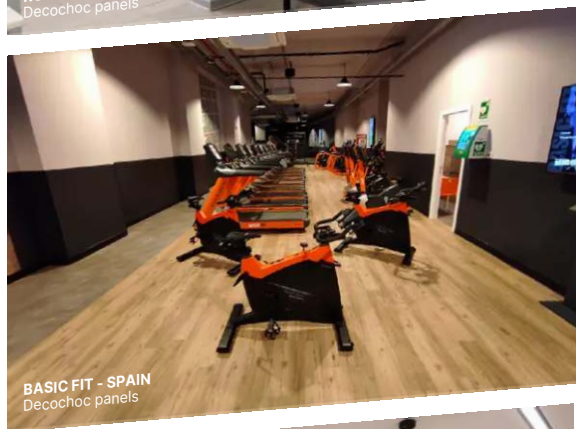

SPORT FITNESS - OFFICES MULTI-FAMILYBUILDINGS