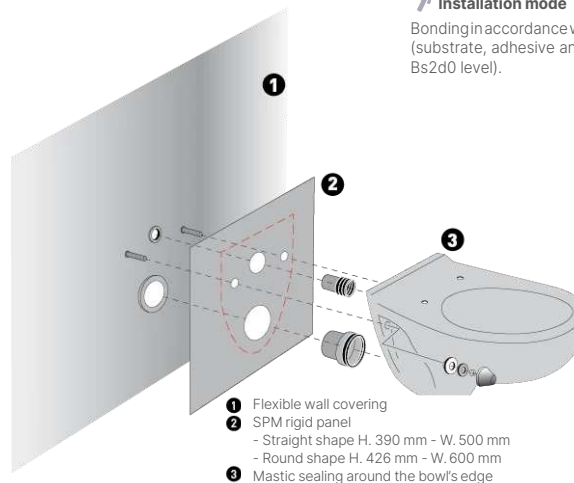

Customised option(s)

Cutting, L or U folding, thermoforming, chamfering.

Standard colours (panels)

E-brochures. By segment.
Click to discover.

SPECIFICATIONS

DECOBOWL

Designed using SPM panels, the DECOBOWL solution is installed behind wall-hung WCs to effectively protect the wall.

SPECIFICATIONS

BIM OBJECT

Installation mode

Bonding in accordance with SPM SPECIFICATIONS (substrate, adhesive and application context allowing Bs2d0 level).

NOTE

Made-to-measure DECOBOWL formats can be produced to guarantee the necessary 10 cm around the various existing sanitary facilities.
[Consult us.](#)