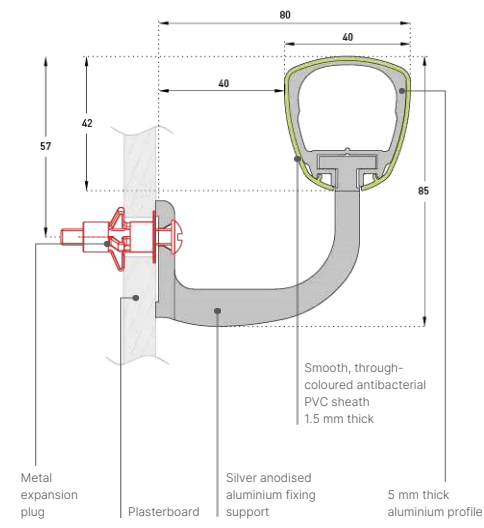

TUBULAR HANDRAILS

LINEA'TOUCH

BIM OBJECT

55 mm bugled support
Self-locking silver anodised appearance aluminium (80 mm overall dimensions)

LINEA'TOUCH + ENHANCED VERSION

80 mm reinforced support
Aluminium self-locking silver anodised appearance. (overall dimensions 80 mm)

SCALE
1:1.8