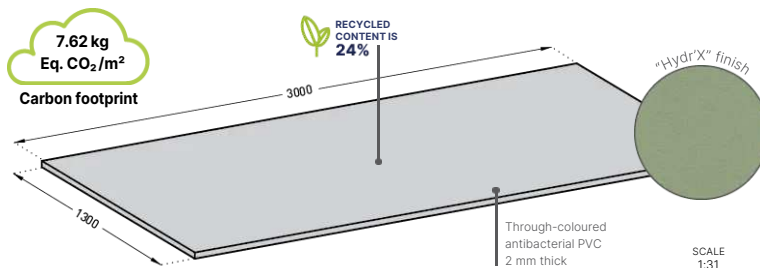

Recommended height of protection:
- 1/2 height door:
between 900 mm and 1300 mm
- foot-height door:
between 200 mm and 359 mm

GOOD TO KNOW!

Plac'Inox: see page 58.
Signage: see pages 66 and 67.

Standard colours