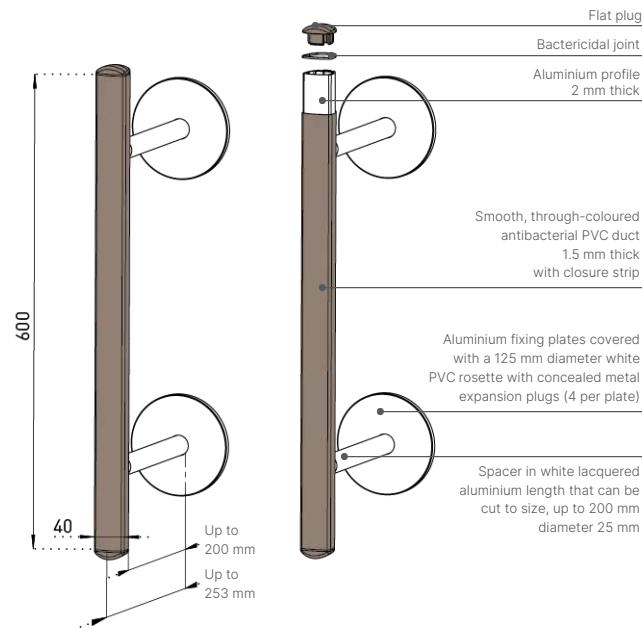

7 Installation mode

On aluminium plates covered with a white PVC rosette, 125 mm in diameter, with concealed metal expansion plugs (4 plugs per plate).

SCALE 1:1.7

*See page 8: Benefits

Standard colours

Special order colours*