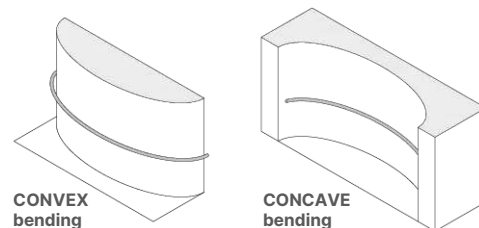

BENDING

APPLICATIONS

Bending of Starline, Escort and Linea'Touch handrails to adapt to different building configurations.

CONVEX bending

CONCAVE bending