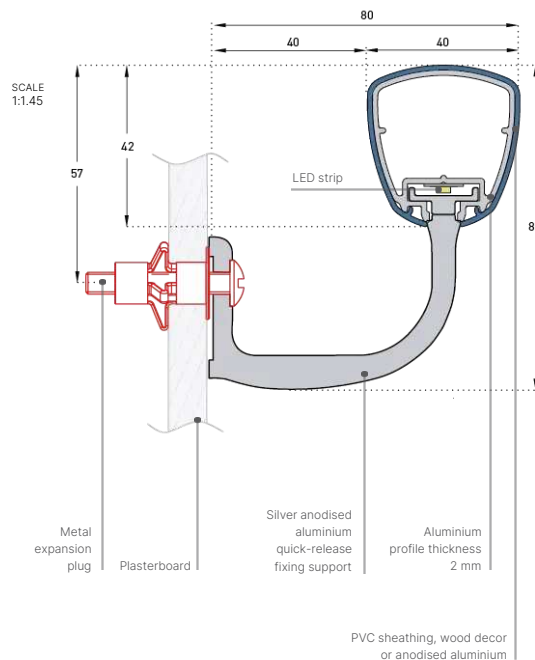

TUBULAR HANDRAILS
LINEA'TOUCH

SPECIFICATIONS

BIM OBJECT

20 mm refined bracket

Aluminium self-locking silver anodised appearance
(overall dimensions 80 mm)

**55 mm bugled support
(LINEA'TOUCHLED)**
self-locking quick-release
in silver anodised
appearance aluminium

VIDEO

Installing handrails

WATCH VIDEO

55 mm bugled support

Aluminium self-locking silver
anodised appearance
(overall dimensions 80 mm)

SCALE
1:2.4