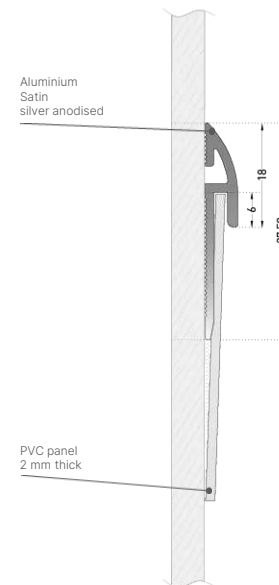

Standard colours 

Satin anodised

SPECIFICATIONS

BIM OBJECT

JOINTING PROFILE (H-SHAPED)

SCALE
1:1

FINISHING PROFILE (J-SHAPED)

SCALE
1:1