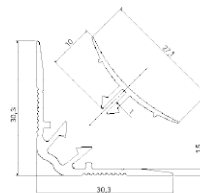

FINISHING AND JOINTING PROFILES

FIN'ANGLE

BIM OBJECT

FIN'ANGLE PVC and FIN'ANGLE ALU jointing profiles are designed for finishing internal corners, particularly in wet rooms and showers.

Quick and easy to install, they are glued (FIN'ANGLE ALU) or clipped (FIN'ANGLE PVC) onto a base previously glued to the wall.

FIN'ANGLE profiles fit perfectly with DECOCHOC panels and guarantee optimum watertightness.

FIN'ANGLE PVC
IN A DRY ENVIRONMENT

FIN'ANGLE PVC
IN A WET ENVIRONMENT

HEALTHCARE FACILITIES MULTI-FAMILY HOUSING

	Length(s)	3 m
	Overall dimensions	2 mm
	Material(s)	PVC Aluminium
	Hygiene	99.9% antibacterial (Fin'Angle PVC)
	Colours	Through-coloured Satin silver anodised
	Surface appearance	Smooth appearance

Fixing

With acrylic adhesive or SPM MS Polymer adhesive (no tacking time, ideal for wet rooms, patent pending) and MS Polymer sealant or Hybrid'Fix.

Installation mode

Bonding in accordance with SPM specifications (substrate, adhesive and application context).

FIN'ANGLE PVC standard colours

FIN'ANGLE ALU standard colours