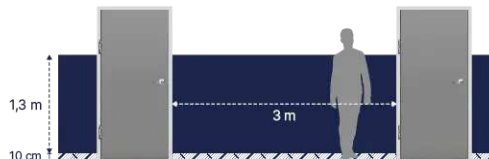

AT THE SERVICE OF OUR CUSTOMERS

SPM is much more than just wall protection.

A team fully dedicated to your projects, a nationwide network for optimum proximity, and solutions to almost all of your problems!

At the service of our customers

95% of our references are available in under 15 days (excludes international transport and special projects. Consult us)

Free quotes

Looking for a price quote? Looking for a technical solution tailored to your project? Need help with a call for tenders? You'll receive a timely response from our team.

Local contacts

Our Export sales team is always close to you and your projects, providing assistance with measurements, on-site advice, dialogue with the various parties involved in the project, etc.

Technical recommendations

Because wall protection needs differ from one project to the next, SPM systems can be adapted to meet all your requirements.

1 - Protect the entire impact area