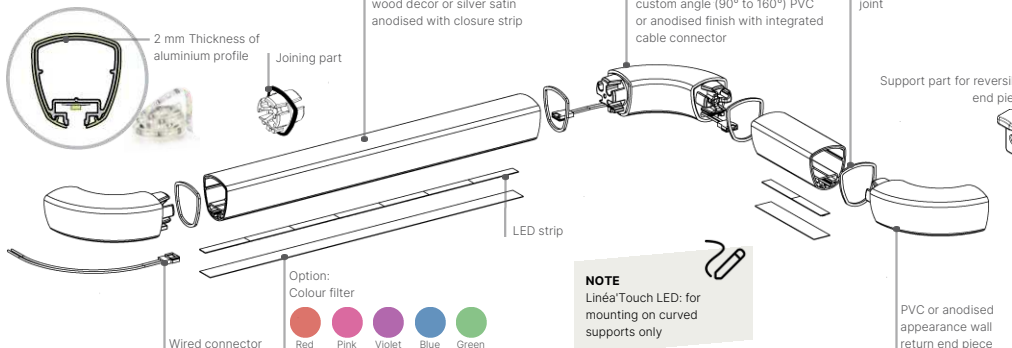

LINEA'TOUCH LED

NOTE
Linea'Touch LED: for mounting on curved supports only