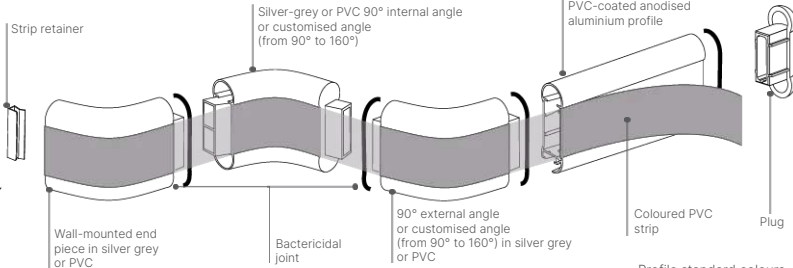

Installation mode

The top of the profile is a maximum of 0.90 m above the floor. Wall return end pieces and external corners to be fixed with "pop rivets".

80 mm perforated support
self-locking silver anodised finish aluminium