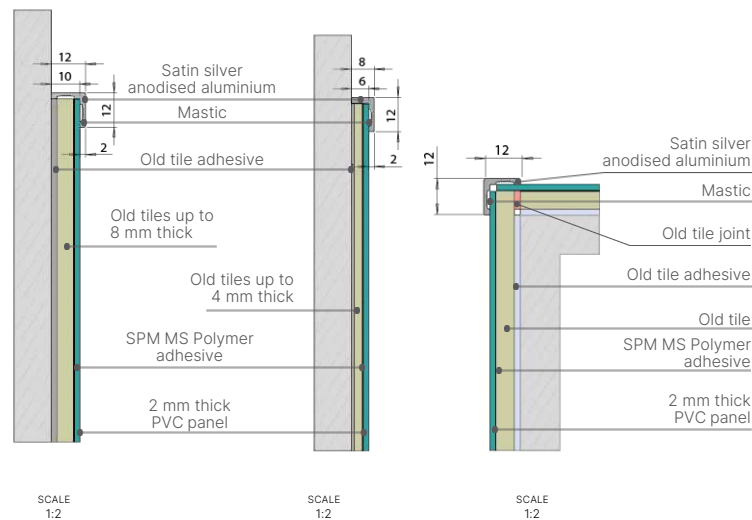

MULTI-FAMILY HOUSING

Apparent height(s)	12 mm
Length(s)	3 m
Apparent width(s)	8 mm 12 mm
Material(s)	Aluminium
Colours	Satin silver anodised
Surface appearance	Smooth

Fixing

With acrylic adhesive or SPM MS Polymer adhesive (no tacking time, ideal for wet rooms, patent pending) and SPM MS Polymer adhesive sealant.

Installation mode

By gluing as per SPM specifications.

Standard colours 

Satin silver

SPECIFICATIONS

BIM OBJECT

E-brochures. By segment.
Click to discover.

FINISHING AND JOINTING PROFILES