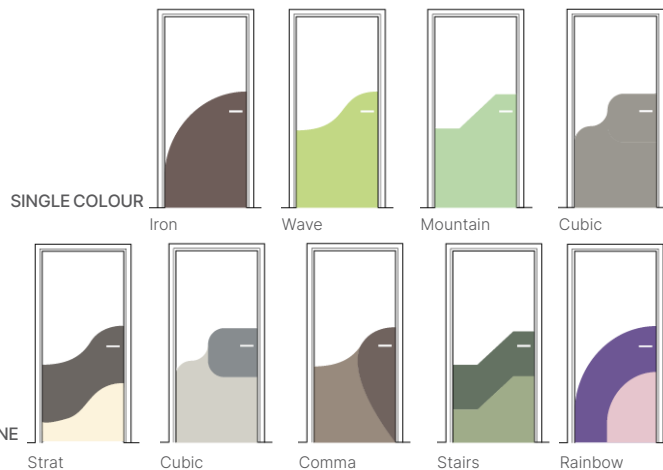

HALF-HEIGHT DECORATIVE DOOR

SINGLE COLOUR OR TWO-TONE

SPECIFICATIONS

BIM OBJECT

SPM decorative 1/2 height doors guarantee effective protection of the lower part of the door - the most exposed -, integrating the handle or not, depending on your needs. Many cut shapes and colour combinations are available: single colour or two-tone for a classic or more original effect.

Shapes and colours make it easier to identify rooms, offices, technical rooms and services, and can match the colour of the floor or level. This is an essential point in the accessibility process.

HOSPITALS CLINICS RETIREMENT HOMES OFFICES
SCHOOLS HOTELS RESTAURANTS SHOPS

Height(s)	1.20 m
Width(s)	930 mm 1230 mm
Thickness	2 mm
Material(s)	PVC
Hygiene	99.9% antibacterial 99.96% virucidal*
Fire rating	Bs2d0
Contact with food	Yes
Carbon footprint	7.62 kg eq. CO₂/m²
Recycled content	24%
Average service life	25 years
Colours	50

Fixing
With SPM acrylic adhesive or SPM MS Polymer adhesive (no tacking time, ideal for wet rooms, patent pending).

Installation mode
By gluing as per SPM specifications.

Standard colours

Discover the brochures
Access brochures by theme

*See page 8: Benefits