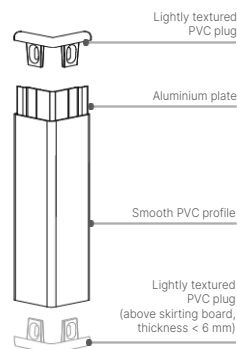

CORNER PROTECTORS ON ALUMINIUM PLATE

COMBO'CORNER75 & 50

COMBO'CORNER75 and 50 angle irons on aluminium plates protect 90° and 135° corners and are highly effective in high-traffic areas for people and materials.

HEALTHCARE FACILITIES | SCHOOLS

H Height(s)	1.30 m 2 m 4 m
W Width of wings	46 mm Combo Corner 50 68 mm Combo Corner 75
K Overall dimensions	End: 6 mm Corner edge: 10 mm
K Angular opening	90° Combo Corner 75 and 50 135° Combo Corner
M Material(s)	PVC Aluminium
H Hygiene	99.9% antibacterial
C Colours	39 Through-coloured
S Surface appearance	Smooth or slightly textured matte (HydrX finish)

Standard colours +

Discover the brochures
Access brochures by theme

HEALTHCARE

EDUCATION

HOSPITALITY

RETAIL

Fixing
Screwed to walls using metal expansion plugs.

Installation mode
On aluminium plate.

GOOD TO KNOW!

COMBO'CORNER75 is also available in a 135° angle version.

Special order colours* +

*Min. quantity: 200 LM. Lead times: contact us