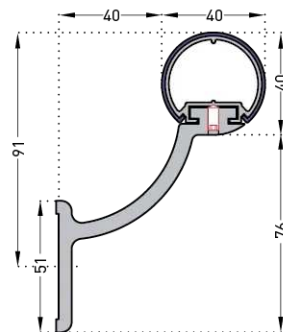

60 mm full support
self-locking in silver
anodised appearance
aluminium

SCALE 1:2.2