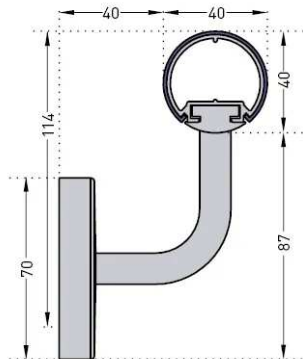

SCALE 1:2.2