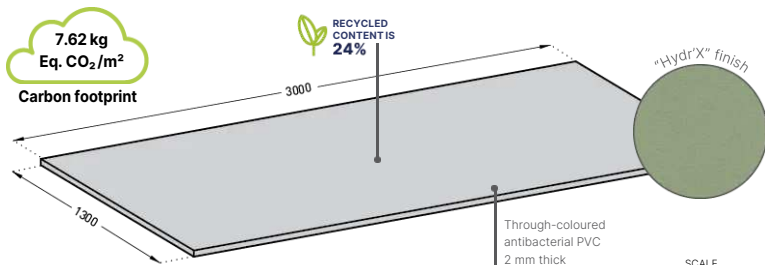

HALF-HEIGHT DECORATIVE DOOR

SINGLE COLOUR OR TWO-TONE

SPECIFICATIONS

BIM OBJECT

SPM decorative 1/2 height doors guarantee effective protection of the lower part of the door - the most exposed -, integrating the handle or not, depending on your needs. Many cut shapes and colour combinations are available: single colour or two-tone for a classic or more original effect.

Shapes and colours make it easier to identify rooms, offices, technical rooms and services, and can match the colour of the floor or level. This is an essential point in the accessibility process.

HOSPITALS CLINICS RETIREMENT HOMES OFFICES
SCHOOLS HOTELS RESTAURANTS SHOPS

Height(s)	1.20 m
Width(s)	930 mm 1230 mm
Thickness	2 mm
Material(s)	PVC
Hygiene	99.9% antibacterial 99.96% virucidal*
Fire rating	Bs2d0
Contact with food	Yes
Carbon footprint	7.62 kg eq. CO₂/m²
Recycled content	24%
Average service life	25 years
Colours	50

Fixing
With SPM acrylic adhesive or SPM MS Polymer adhesive (no tacking time, ideal for wet rooms, patent pending).

Installation mode
By gluing as per SPM specifications.

Standard colours

Discover the brochures
Access brochures by theme

*See page 8: Benefits