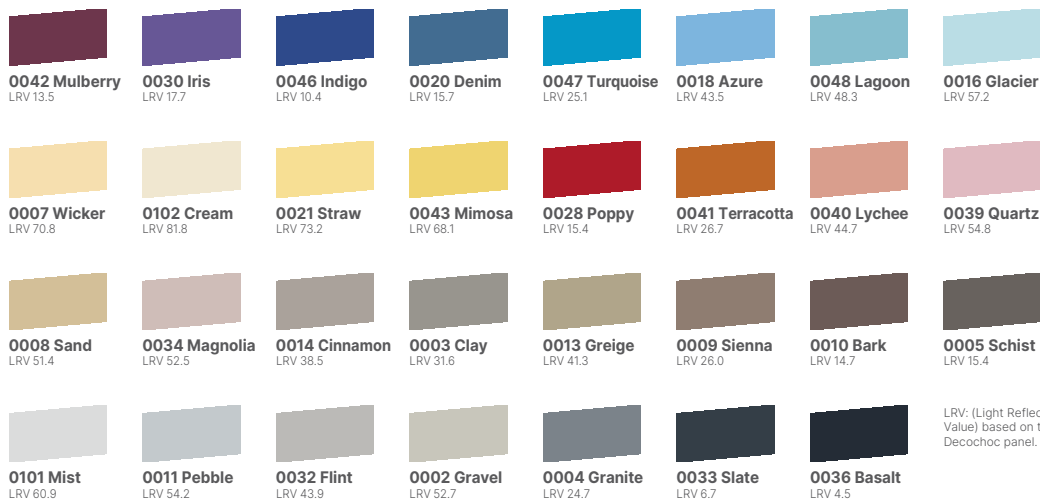

PALETTE OF 50 COLOURS

A palette of 50 colours designed in collaboration with architects, interior designers, colourists and end-users.

SOLID COLOURS: Do as you please!

The 39 matt and solid colours, from the most sober to the most daring, blend in with the designer's initial concept or, conversely, play with colours and contrasts to give a new identity to spaces.

WOOD: Create a cosy atmosphere!

The 7 wood decors can be used for both wall protection and handrails, offering users and staff a welcoming atmosphere thanks to the warmth of wood.

TRENDS: Break the codes!

The 4 trendy decors have a modern, urban feel thanks to surprising material effects: brushed aluminium, raw concrete and oxidised steel.

PLUS POINT

In order to offer the best possible contrasts required in certain environments, SPM colours are DSDC (Dementia Services Design Center) certified - see table on page 110 - and comply with the Accessibility standard.