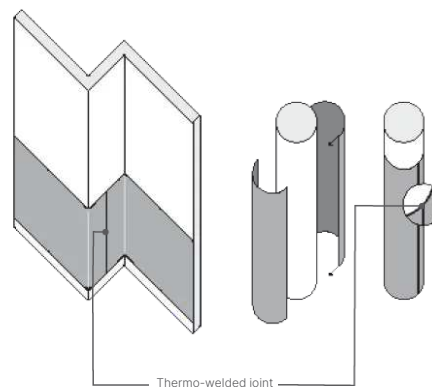

VIDEO

DECOWOOD panel installation

[WATCH VIDEO](#)

NOTE

Joints between panels can be made with a thermo-welded joint or with a silicone joint in a colour to match the range.

E-brochures. By segment.
Click to discover.

HEALTHCARE

EDUCATION

HOSPITALITY

RETAIL