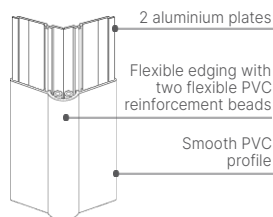

CORNER PROTECTORS ON ALUMINIUM PLATE
CORNEAFLEX

CORNEAFLEX corner protectors provide high-performance protection for 135° or variable-angle wall corners.

They have a robust flexible edging and flexible PVC reinforcement beads.

It will not injure people and protects all corners of walls subject to heavy traffic.

HEALTHCARE FACILITIES LABORATORIES
CENTRAL KITCHENS SCHOOLS

H Height(s)	1.30 m 2.00 m 4.00 m 4.00 m	} 135° Variable angle
W Width of wings	65 mm	
K Thickness	2.5 mm flanges 3.5 mm edging	
K Angular opening	135°: fixed angle 80° to 135°: variable-angle	
M Material(s)	PVC Aluminium	
H Hygiene	99.9% antibacterial	
C Colours	5 Through-coloured	
S Surface appearance	Smooth	

Standard colours

✦ Fixing
Screwed to walls using metal expansion plugs.

7 Installation mode
On a 135° pre-drilled aluminium plate or in 2 parts aluminium plates to be drilled for variable angles.

VARIABLE-ANGLE CORNEAFLEX

135° CORNEAFLEX

* For 135° angles only

Discover the brochures
Access brochures by theme