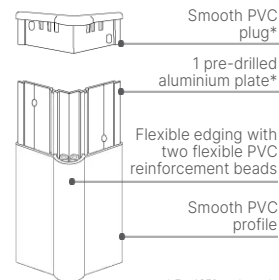

135° CORNEAFLEX

* For 135° angles only

Discover the brochures
Access brochures by theme