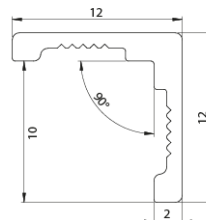

E-brochures. By segment.
Click to discover.