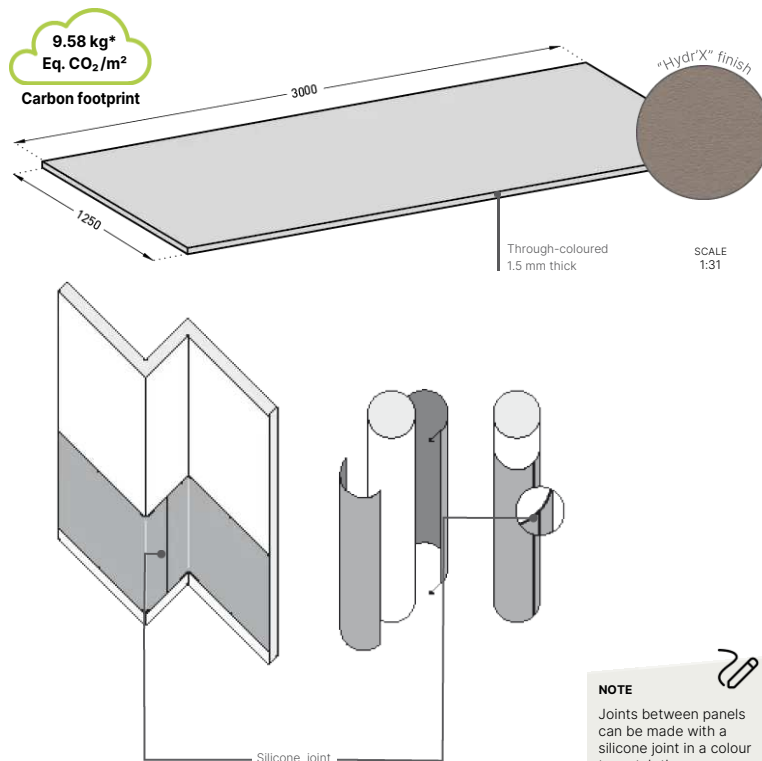

HOSPITALS CLINICS RETIREMENT HOMES
SCHOOLS HOTELS SHOPS

Height(s)	1.25 m
Length(s)	3 m
Thickness	1.5 mm
Material(s)	PETg Starolène
Fire rating	Bs1d0
Carbon footprint	9.58 kg* eq. CO₂/m²
Average service life	25 years
Colours	11 Through-coloured
Surface appearance	Lightly textured with matt finish ("HydrX" finish)

Standard colours

*According to a product life cycle assessment - landfill scenario.

**Bs1d0 fire rating achieved with SPM MS Polymer adhesive. Certificate available on request. Please contact us.

SPECIFICATIONS

BIM OBJECT