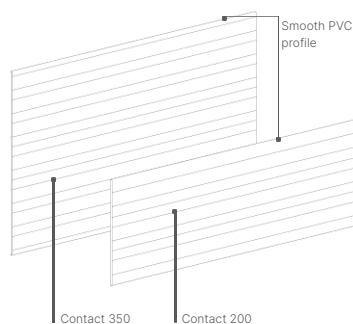

PROTECTION PLATES CONTACT

↓ SPECIFICATIONS

🔗 BIM OBJECT

CONTACT's self-adhesive protection plate is both resistant and decorative.

It ensures perfect protection for walls exposed to scratches and rubbing from furniture, chairs, etc.

- HOSPITALS
- CLINICS
- RETIREMENT HOMES
- DISABILITY CENTRES
- WAITING ROOMS
- OFFICES

Height(s)	350 mm 200 mm
Length(s)	4 m
Thickness	2.5 mm
Material(s)	PVC Foam adhesive
Hygiene	99.9% antibacterial
Fire rating	Bs2d0
Colours	39 Through-coloured
Surface appearance	Smooth with a few decorative grooves

✦ **Fixing** [🔗](#)
Sheet with foam adhesive to be reinforced with SPM universal adhesive sealant.

🔧 **Installation mode** [🔗](#)
By adhesive bonding.

Contact 350 standard colours [+](#)

Contact 200 standard colours [+](#)

Special order colours*

Contact 200 [+](#)

Contact 350 [+](#)

*Min. quantity: 200 LM. Lead times: contact us

E-brochures. By segment.
Click to discover.