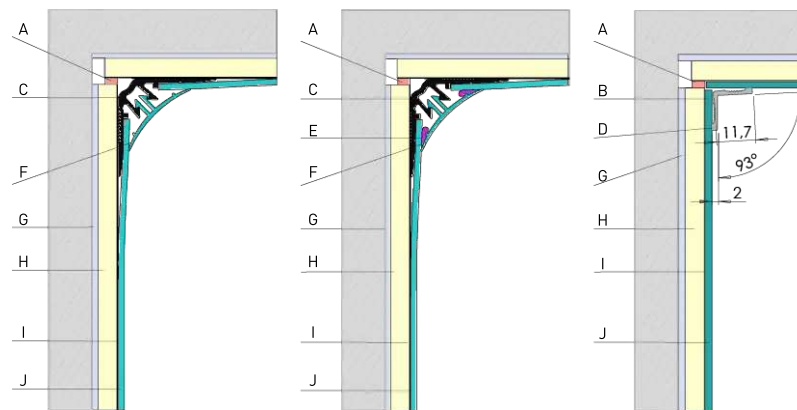

- A. Old tile joint
- B. Satin silver anodised aluminium
- C. FIN'ANGLE PVC base
- D. Mastic
- E. Hybrid'Fix mastic
- F. FIN'ANGLE PVC cover
- G. Old tile adhesive
- H. Old tile
- I. SPM MS Polymer adhesive
- J. 2 mm thick PVC panel

SCALE
1:1.35

E-brochures. By segment.
Click to discover.

HEALTHCARE

EDUCATION

HOSPITALITY

RETAIL