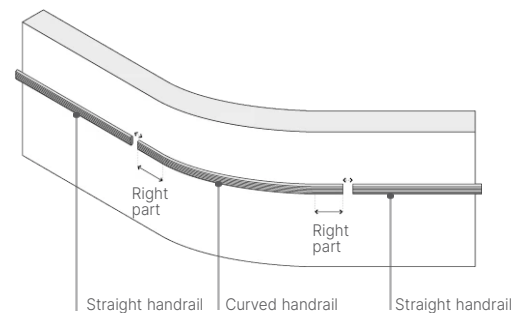

TECHNICAL SOLUTIONS FOR HANDRAILS

PASSAGE IN FRONT OF SERVICE DUCTS

APPLICATIONS

A quick-release system (keys) designed to facilitate access to service duct doors while ensuring the continuity of handrails and the safe accompaniment of people.

Available for Escort, Linea'Touch and Starline handrails.

SERVICE DUCTS WIDER THAN 1100 MM

A quick-release bracket should be fitted to the service duct door.

STARLINE HANDRAIL

For the Starline handrail, SPM can supply a ready-to-install kit (section up to 1100 mm; other dimensions on request).

Starline profile section (up to 1100 mm) specially machined for technical ducts (other dimensions on request)

ESCORT AND LINEA'TOUCH HANDRAILS

For Escort and Linea'Touch handrails, the technical duct kit is made on site: cutting the profile to match the size of the technical duct door with two 45° cuts and two quick-release keys.

For the Escort handrail: Rapid'Access®, articulated joint, specially designed for technical ducts, with a quick-release key. (chalk colour or anodised appearance)

BENDING

APPLICATIONS

Bending of Starline, Escort and Linea'Touch handrails to adapt to different building configurations.

CONVEX bending

CONCAVE bending