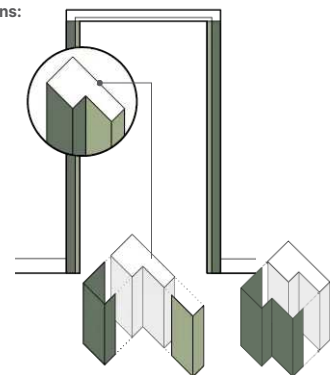

U-bend and L-bend
with silicon joint
(frames)

Thermoforming.
Protection of complex
frames

Standard colours