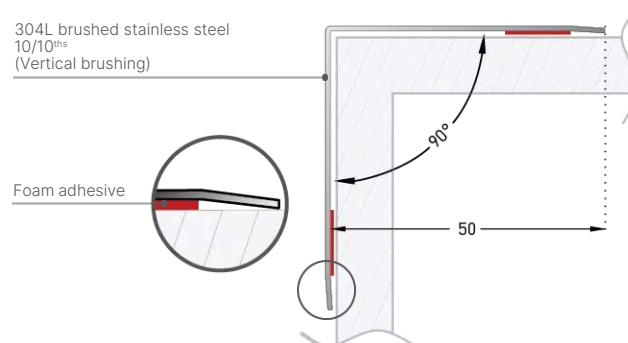

SCALE
1:1.1

Standard colours

Brushed finish

Discover the brochures
Access brochures by theme

HEALTHCARE

EDUCATION

HOSPITALITY

RETAIL

spm
wall protection