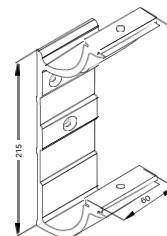

DOUBLE-HEIGHT SUPPORT SPECIALLY FOR "ACCESSIBILITY": ESCORT

APPLICATIONS

This double-height support makes it easy to install two levels of Escort handrails: one at standard height, and one for children and/or wheelchair users. The level of the lower handrail has been specially designed to help these people move around comfortably. This accessory makes installation easier, as only one horizontal mark is required for the two levels of handrails.