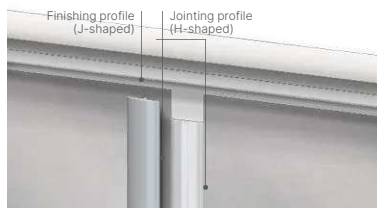

Installation mode

By gluing or screw-mounted as per SPM specifications.

Standard colours

Satin anodised

SPECIFICATIONS

BIM OBJECT