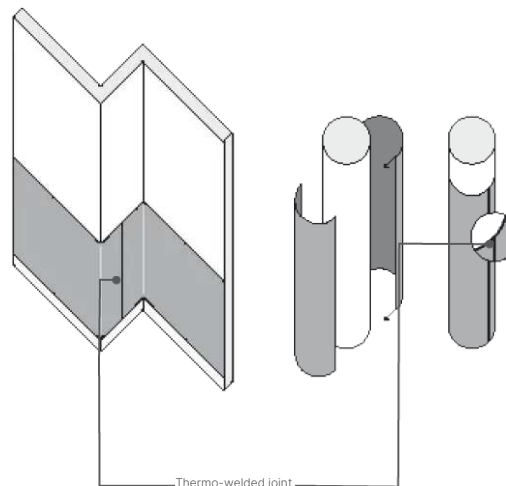

◆ Fixing

With SPM acrylic adhesive or SPM MS Polymer adhesive (no tacking time, ideal for wet rooms, patent pending).

➤ Installation mode

Bonding in accordance with SPM specifications (substrate, adhesive and application context allowing Bs2d0 level).

▤ Customised option(s)

Cutting, L or U folding, thermoforming, chamfering, bactericidal treatment.

**VIDEO**

DECOCHOC
Panel installation:

WATCH VIDEO

NOTE

Joints between panels can be made with a thermo-welded joint or with a silicone joint in a colour to match the range (e.g. page 69).