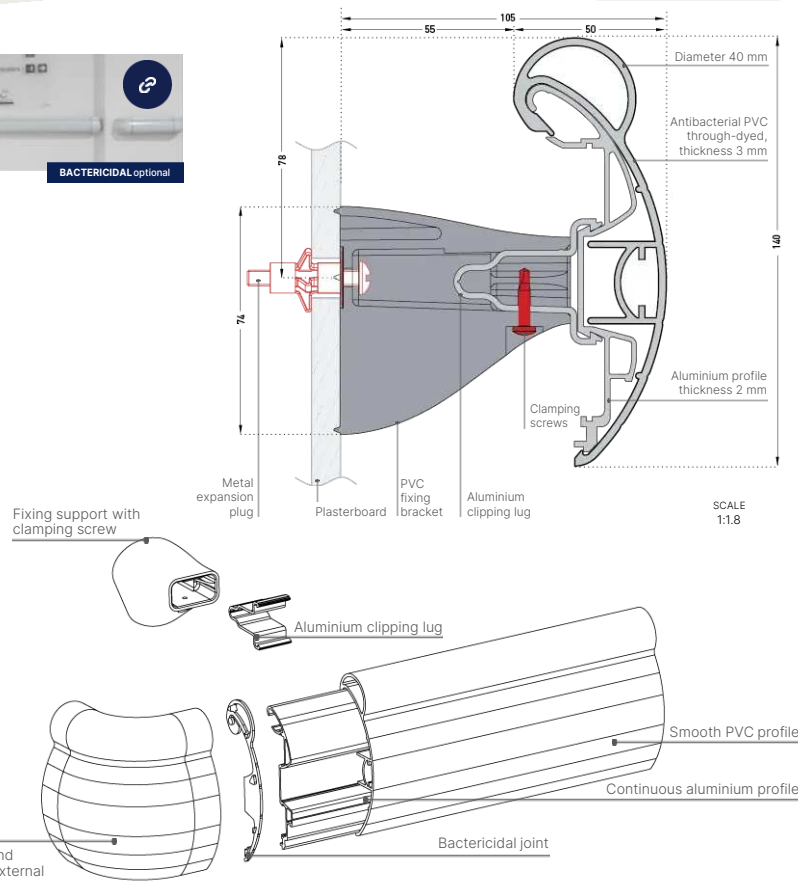

Installation mode

The top of the profile is a maximum of 0.90 m above the floor. Wall return end pieces and external corners to be fixed with "pop rivets".