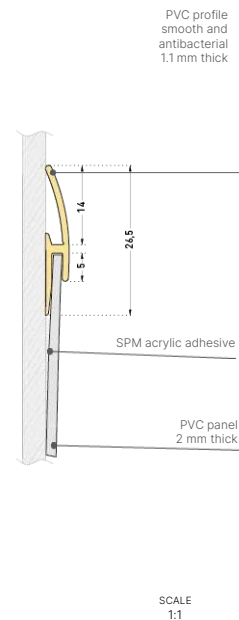

FINISHING PROFILE (J-SHAPED)