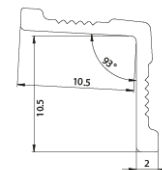

FINISHING AND JOINTING PROFILES

FIN'ANGLE

BIM OBJECT

FIN'ANGLE PVC and FIN'ANGLE ALU jointing profiles are designed for finishing internal corners, particularly in wet rooms and showers.

Quick and easy to install, they are glued (FIN'ANGLE ALU) or clipped (FIN'ANGLE PVC) onto a base previously glued to the wall.

FIN'ANGLE profiles fit perfectly with DECOCHOC panels and guarantee optimum watertightness.

FIN'ANGLE PVC
IN A WET ENVIRONMENT

FIN'ANGLE ALU

HEALTHCARE FACILITIES MULTI-FAMILY HOUSING

	Length(s)	3 m
	Overall dimensions	2 mm
	Material(s)	PVC Aluminium
	Hygiene	99.9% antibacterial (Fin'Angle PVC)
	Colours	Through-coloured Satin silver anodised
	Surface appearance	Smooth appearance

Fixing

With acrylic adhesive or SPM MS Polymer adhesive (no tacking time, ideal for wet rooms, patent pending) and MS Polymer sealant or Hybrid'Fix.

Installation mode

Bonding in accordance with SPM specifications (substrate, adhesive and application context).

FIN'ANGLE PVC standard colours

FIN'ANGLE ALU standard colours