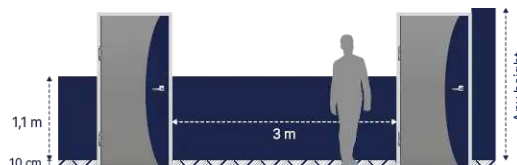

Protect your walls in no time at all with our standard sized panels:
L. 3 m x H. 1.30 m

Quick installation

2 - Choose your protection height

Opt for made-to-measure panels and only pay for what you actually need.