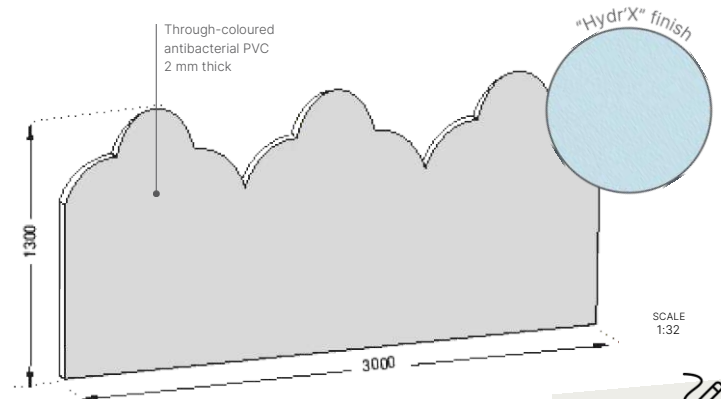

Fixing

With SPM acrylic adhesive or SPM MS Polymer adhesive (no tacking time, ideal for wet rooms, patent pending).

Installation mode

By gluing as per SPM specifications.

NOTE

Joints between panels can be made with a thermo-welded joint or with a silicone joint in a colour to match the range.