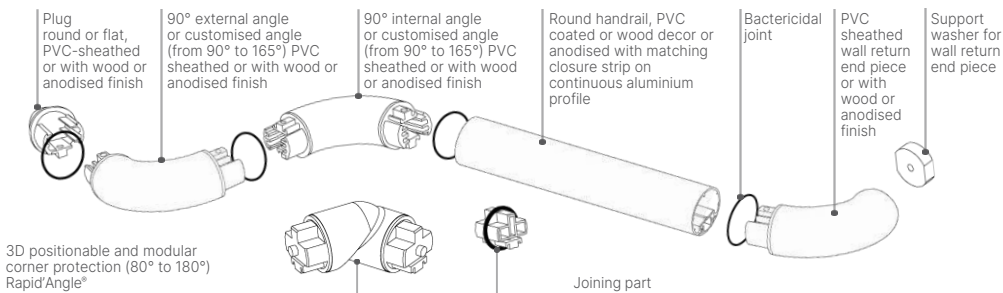

55 mm bugled support
self-locking in silver
anodised appearance
aluminium (overall projection
80 mm or 90 mm on request)

SCALE 1:2.2