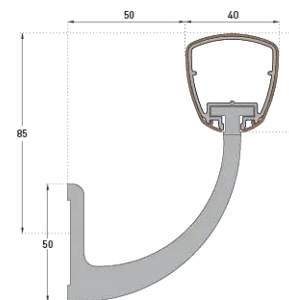

**80 mm reinforced
self-locking aluminium bracket**
silver anodised effect
(overall projection 90 mm)

SCALE
1:2.4